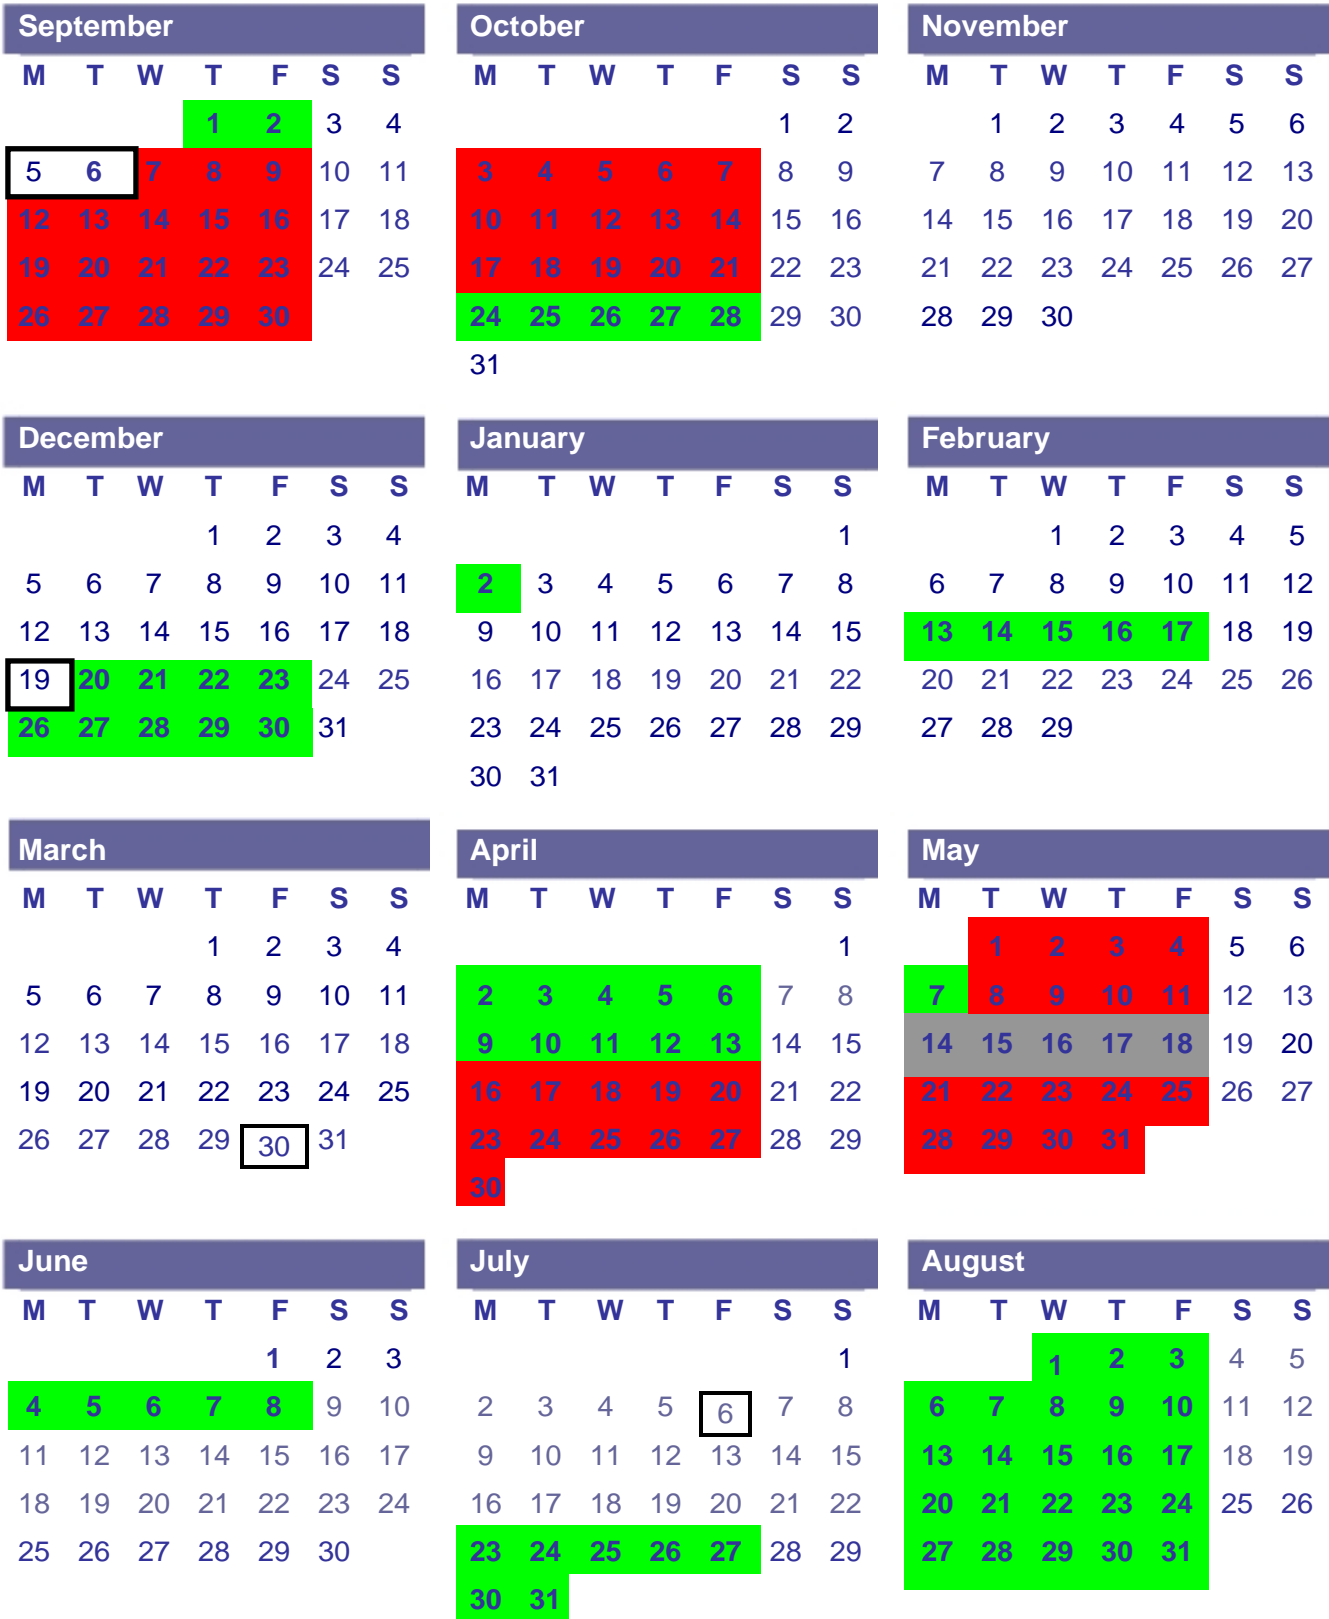

# SCHOOL HOLIDAY PATTERN 2011/2012

	Holidays and Bank Holidays		INSET Days
	No holidays allowed		Y6 SATs Week